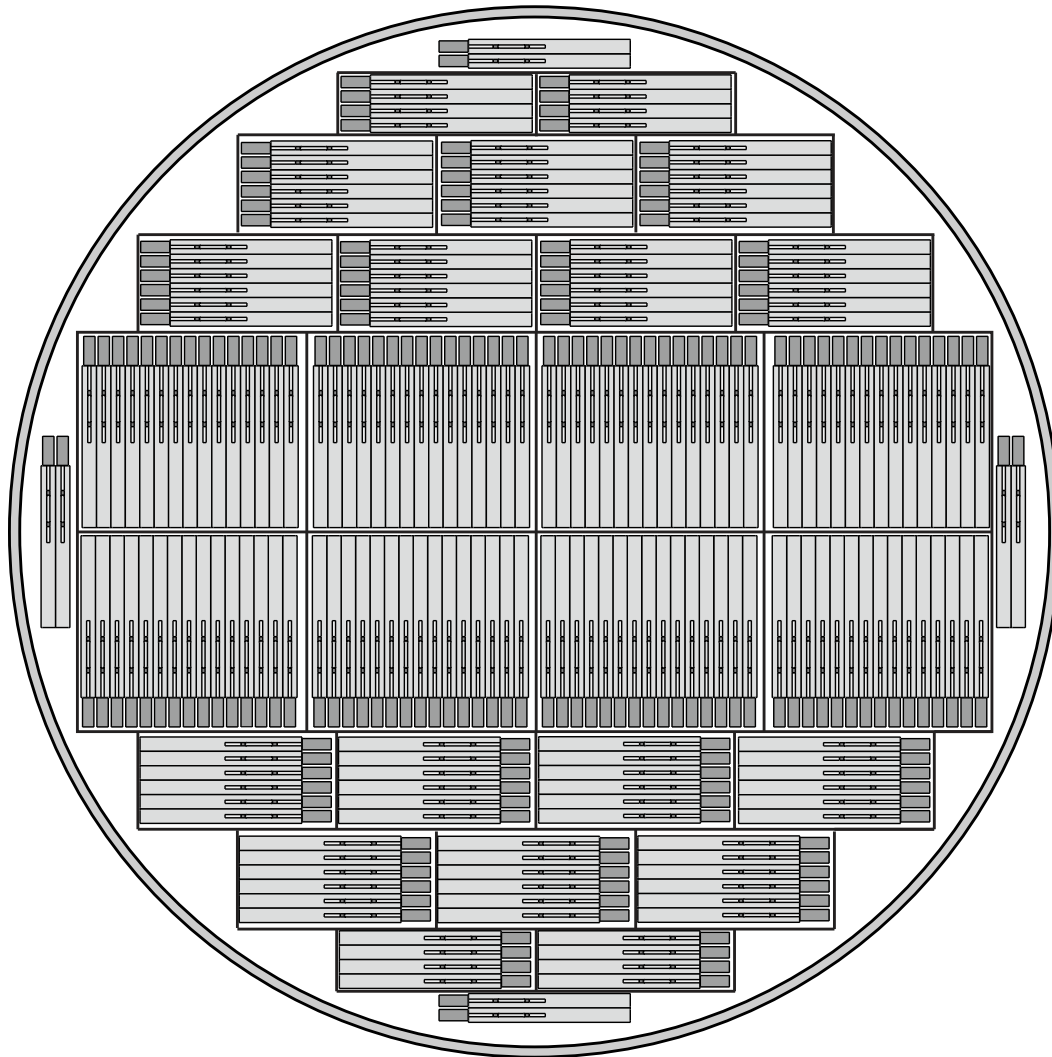

S-5000EH
ZC021 Canister Configuration
Baxter Fenwal 4R9953
(1) Platform Divider (PN: ZD39-ZC021)
(228) 5 Place Frames (PN: ZF5-ZC021)
(1,140) Canisters (PN: ZC021)

Effective Date: 8/24/2009

RC-S5000EH-ZS901

Revision: Original