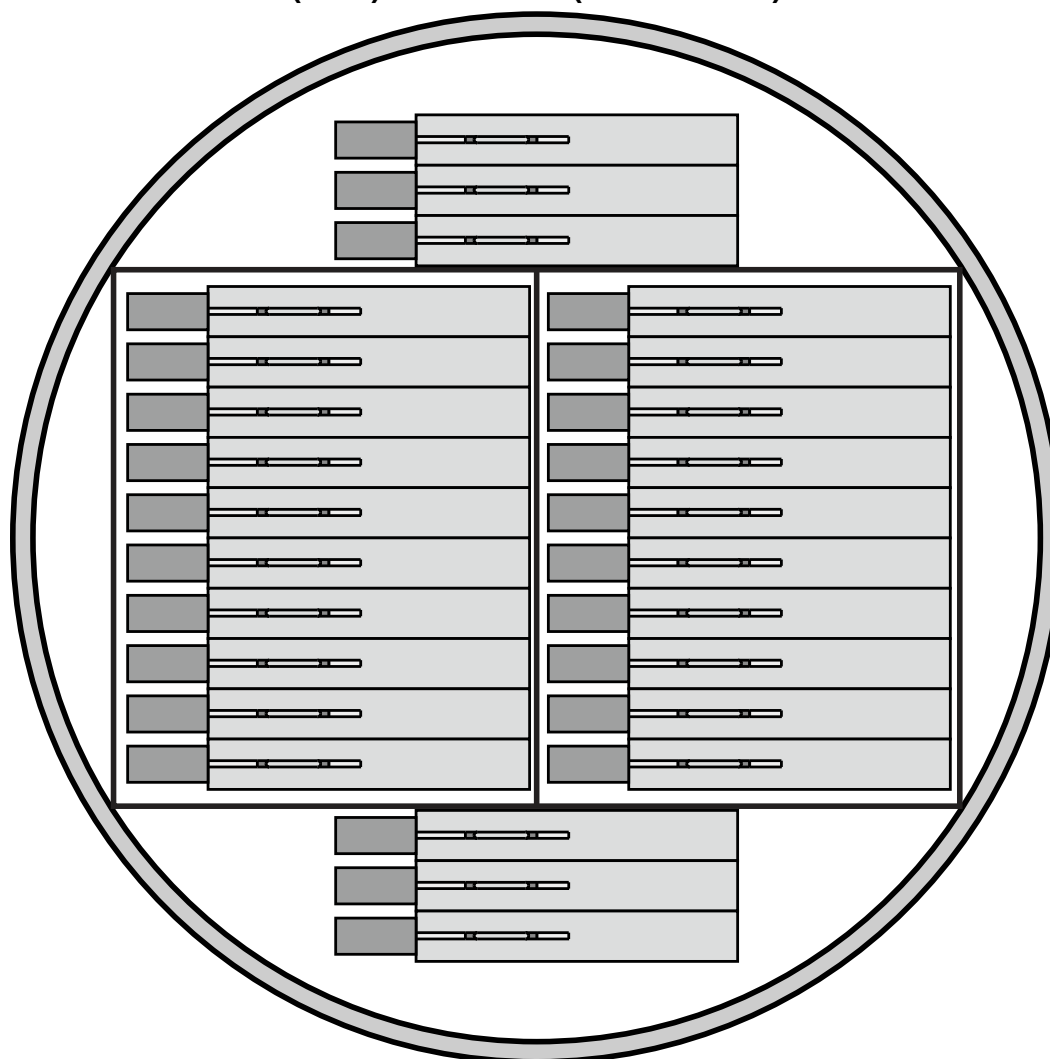

S-1500
ZC011 Canister Configuration
Gambro

- (1) Platform Divider (PN: ZD20-ZC011)**
- (26) 4 Place Frames (PN: ZF4-ZC011)**
- (104) Canisters (PN: ZC011)**

Effective Date: 7/1/2010

RC-S1500-ZS211

Revision: Original