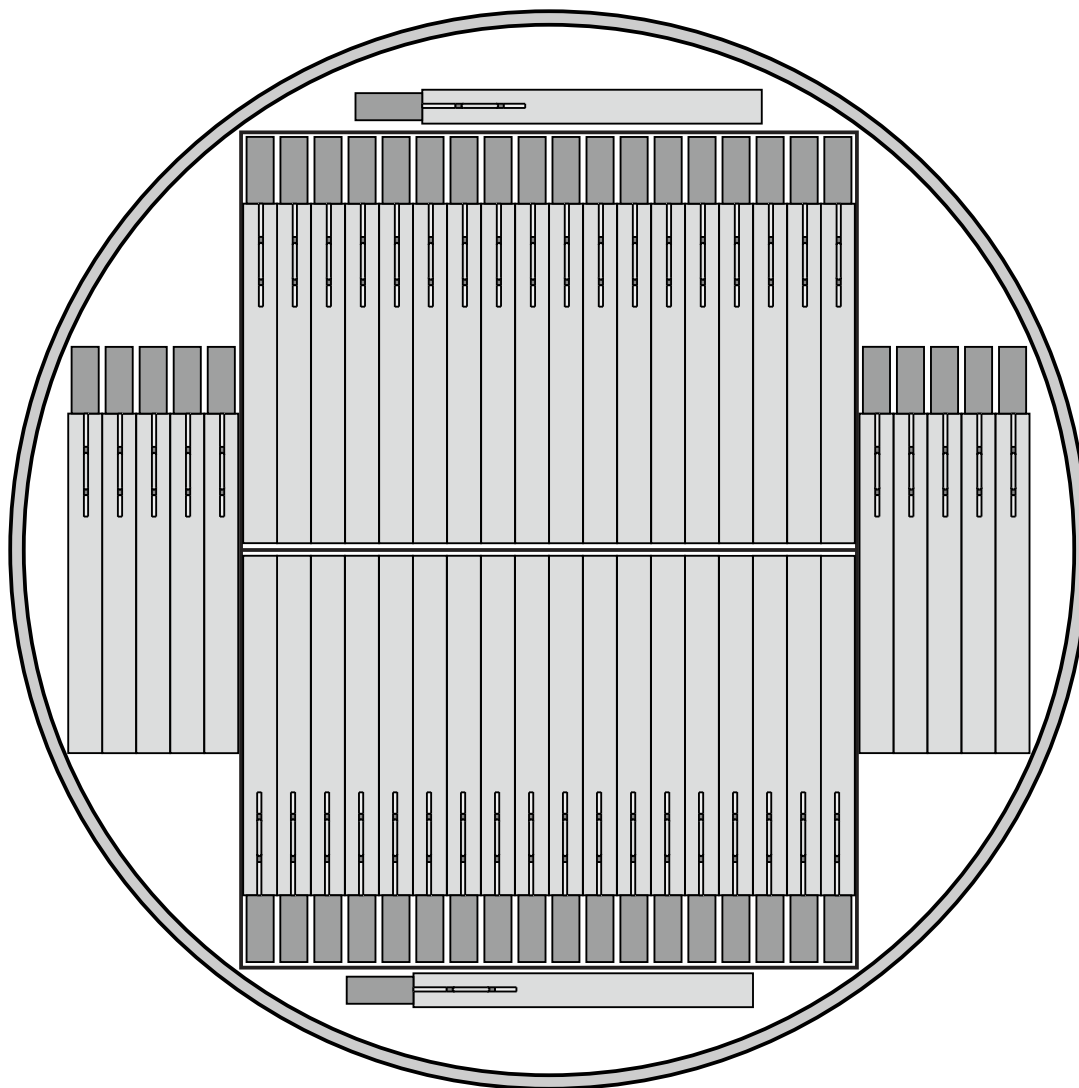

S-3000
ZC012 Canister Configuration
Gambro DF-700
(1) Platform Divider (PN: ZD31-ZC012)
(48) 4 Place Frames (PN: ZF4-ZC012)
(192) Canisters (PN: ZC012)

Effective Date: 8/28/2009

RC-S3000-ZS109

Revision: Original