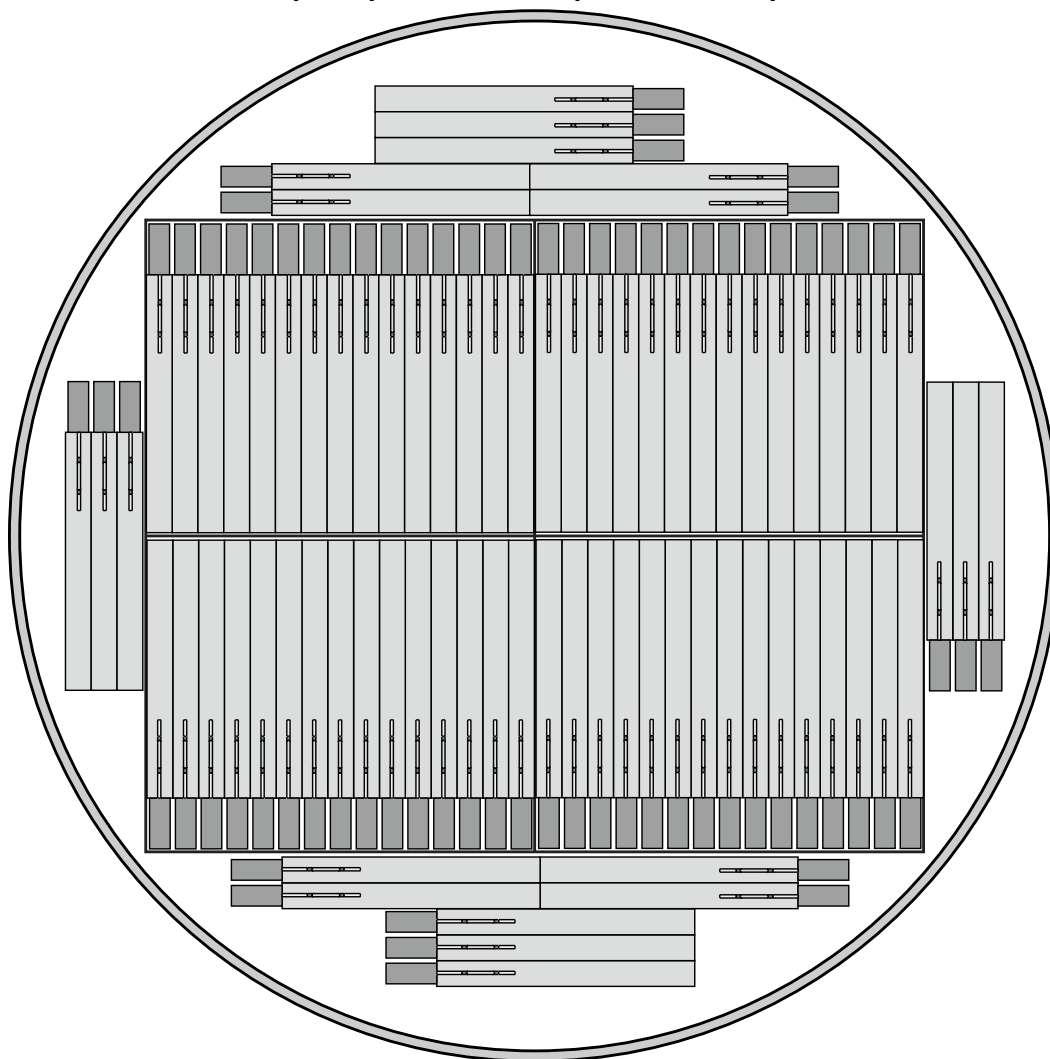

S-5000EH
ZC011 Canister Configuration
Gambro DF-200
(1) Platform Divider (PN: ZD39-ZC011)
(116) 4 Place Frames (PN: ZF4-ZC011)
(464) Canisters (PN: ZC011)

Effective Date: 8/28/2009

RC-S5000EH-ZS908

Revision: Original