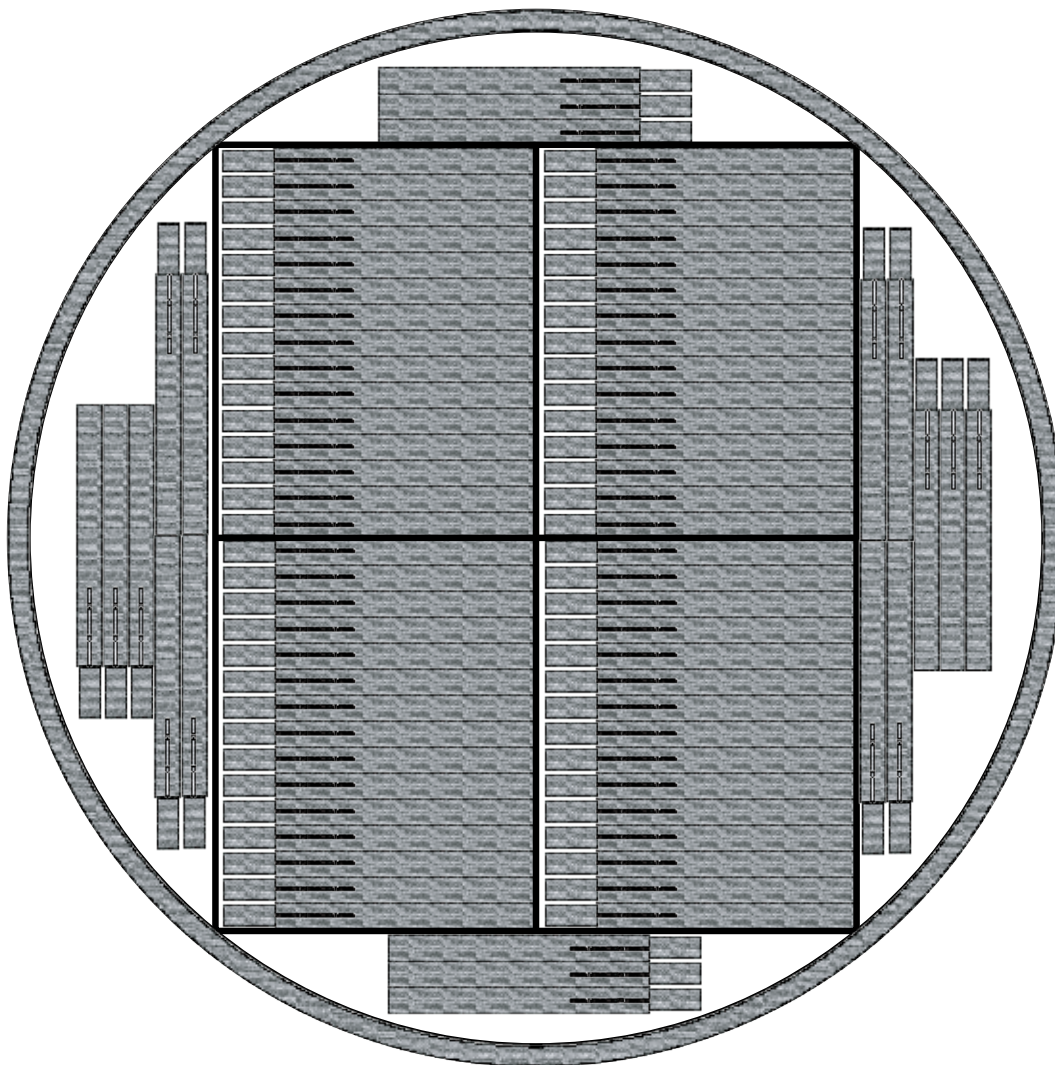

V-5000EH
ZC012 Canister Configuration
Gambro DF-700
(1) Platform Divider (PN: ZD39-ZC012)
(80) 5 Place Frames (PN: ZF5-ZC012)
(400) Canisters (PN: ZC012)

Effective Date: 8/28/2009

RC-V5000EH-ZS909

Revision: Original