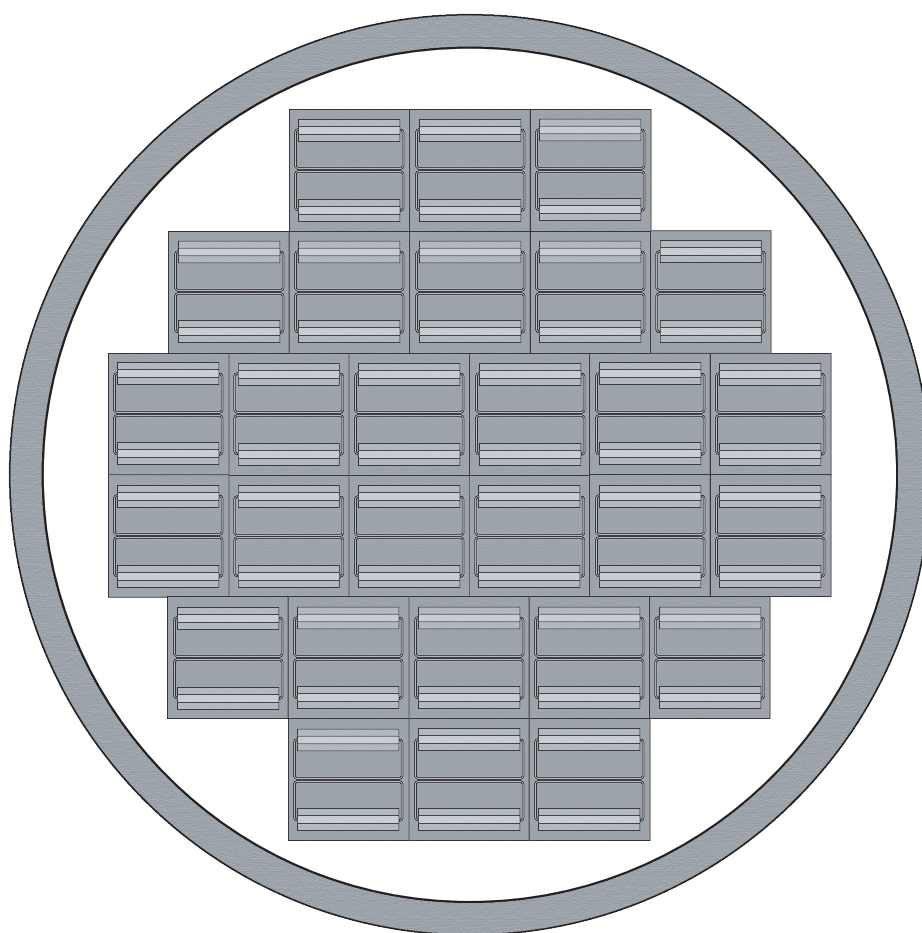

S-5000EH
Square Rack Configuration
28 Square Racks
Maximum Capacity (42,000 - 2mL Vials)

Effective Date: 8/24/2009

RC-S5000EH-1201APLR

Revision: Original