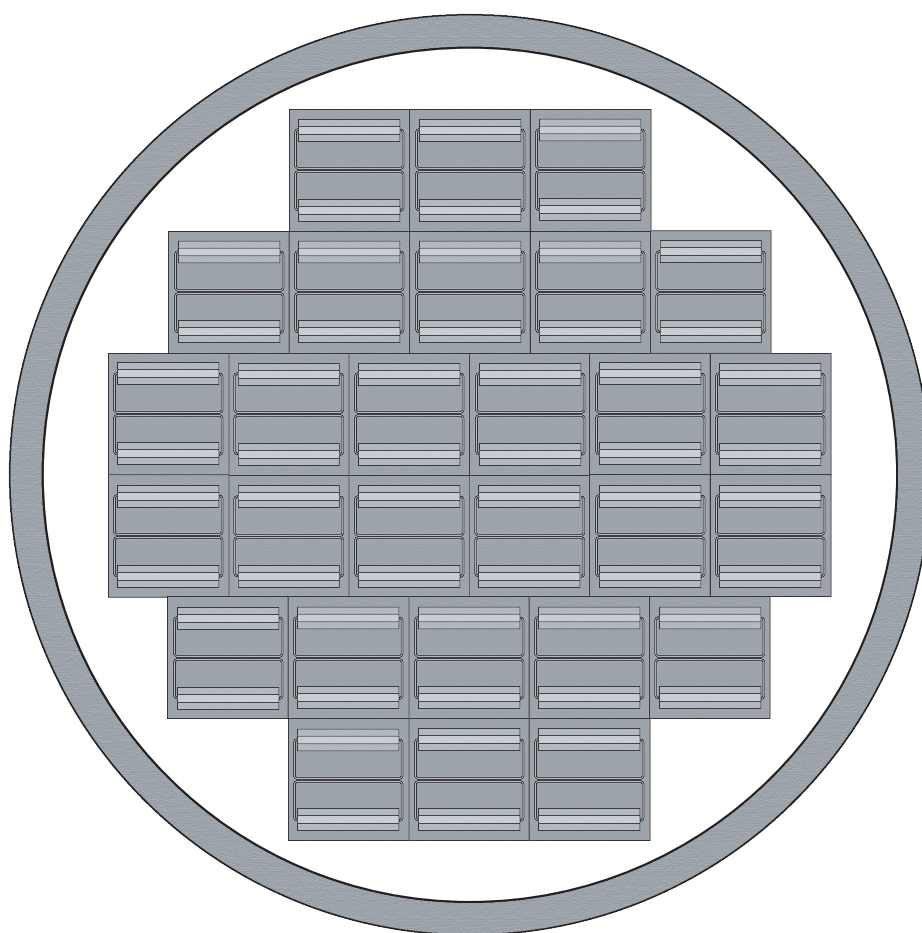

V-5000
Square Rack Configuration
28 Square Racks
Maximum Capacity (36,400 - 2 mL Vials)

Effective Date: 8/24/2009

RC-V5000-1201APLR

Revision: Original