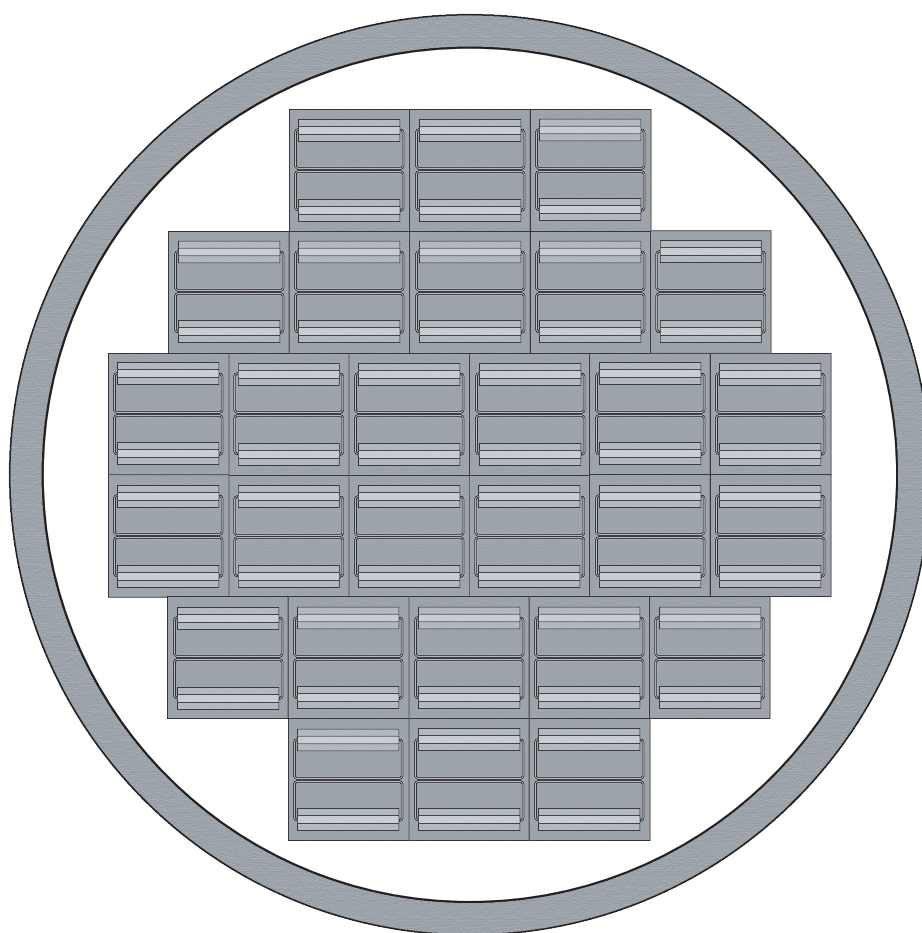

V-5000EH
Square Rack Configuration
28 Square Racks
Maximum Capacity (42,000 - 2mL Vials)

Effective Date: 8/24/2009

RC-V5000EH-1201APLR

Revision: Original